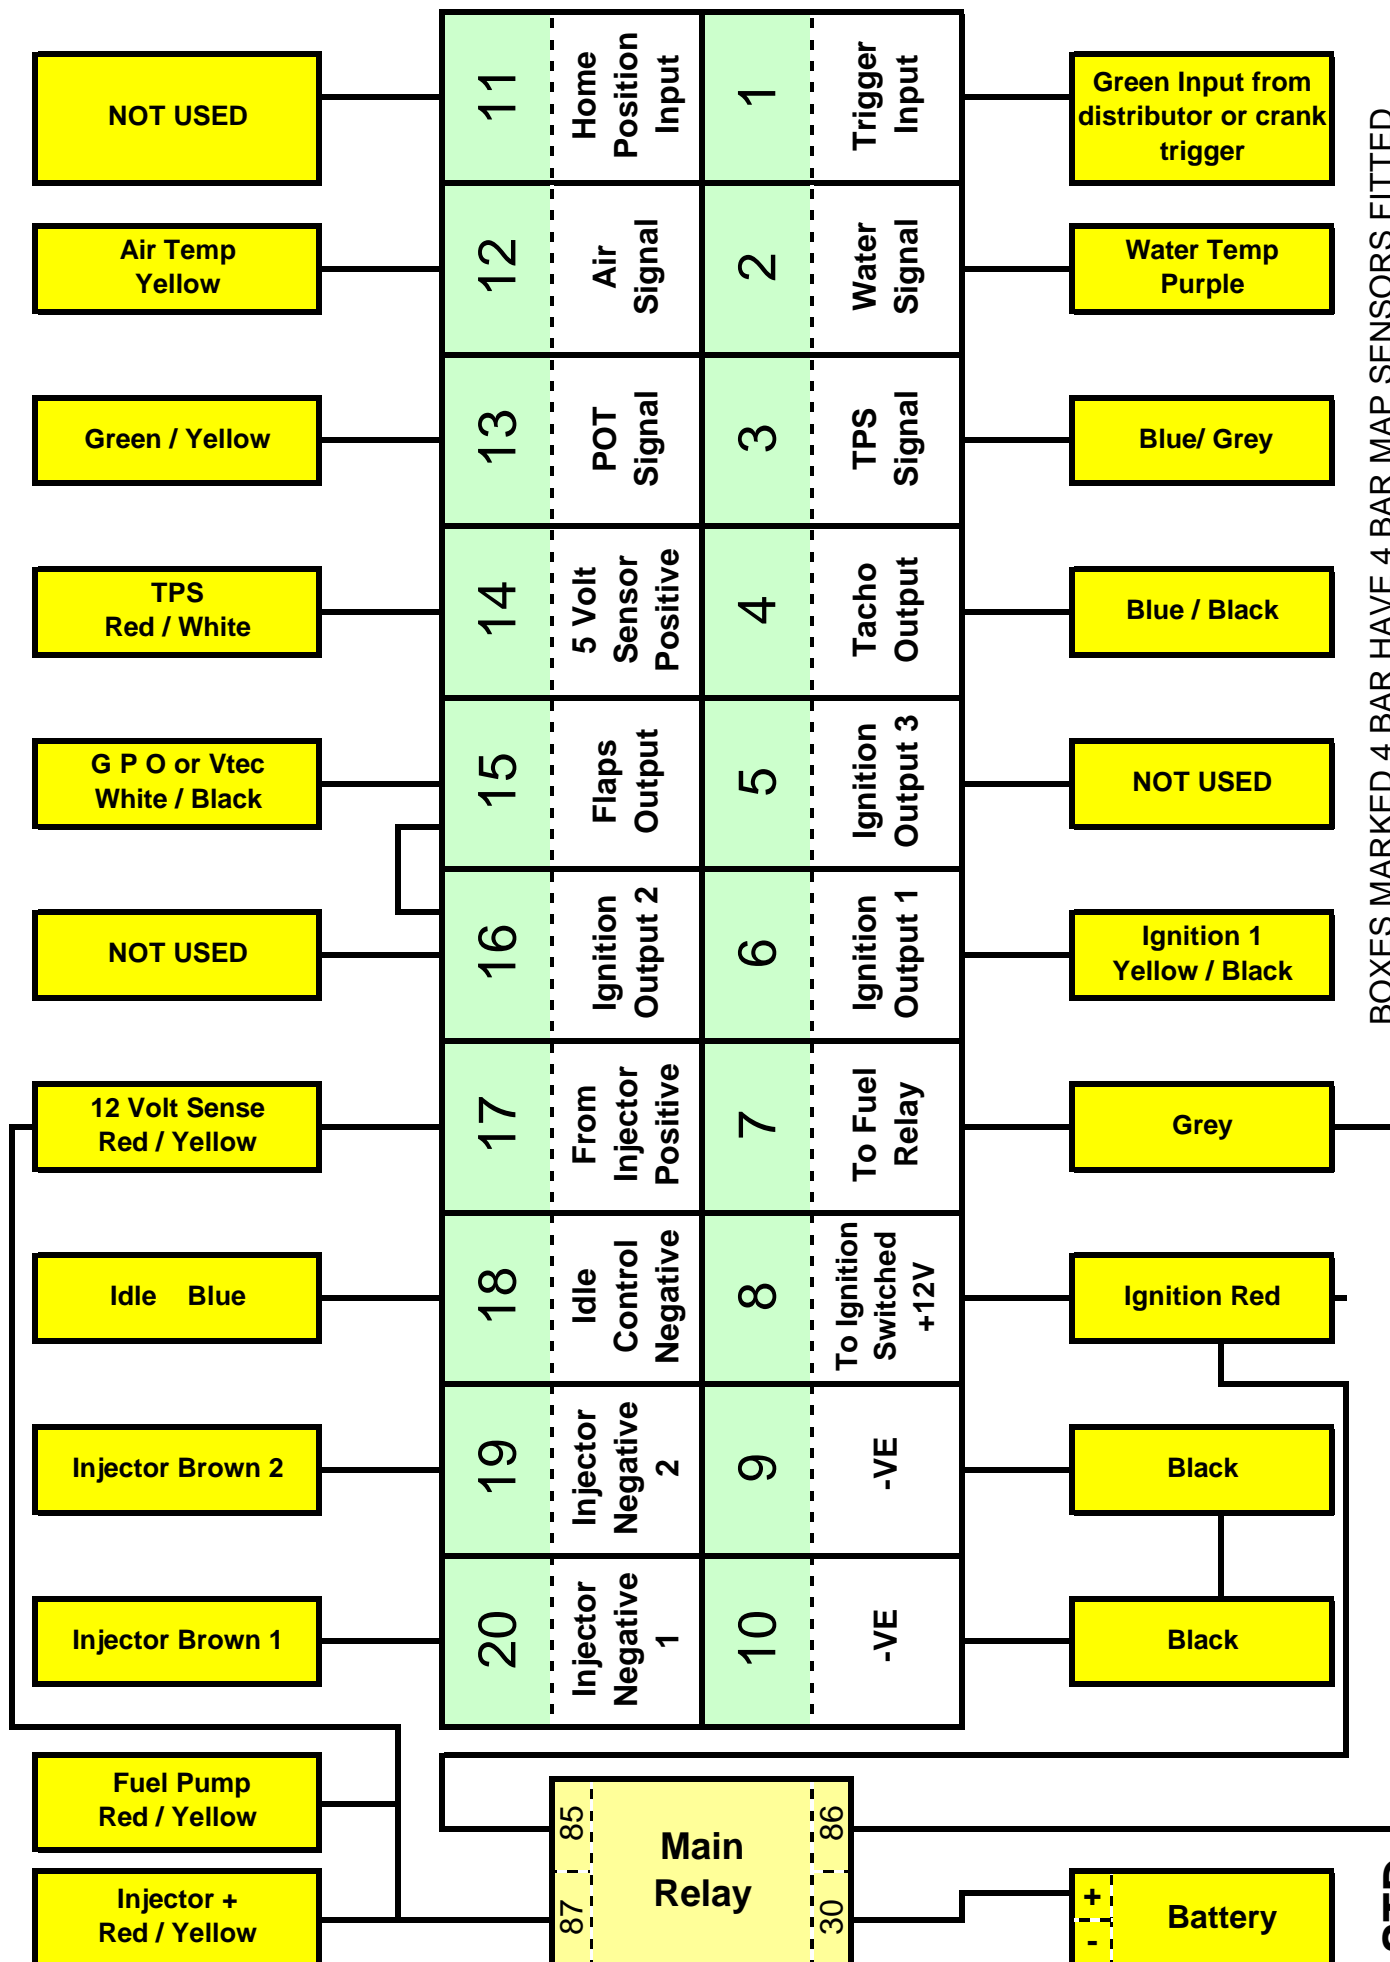

DICKTATOR ENGINE MANAGEMENT SYSTEM

20 PIN PLUG LAYOUT AS SEEN FROM HARNESS SIDE

All Multi Colored Wires are always stated as : Main Color / Stripe Color

BOXES MARKED 4 BAR HAVE 4 BAR MAP SENSOR FITTED
ALL OTHER BOXES HAVE 3 BAR MAP SENSOR FITTED

STD