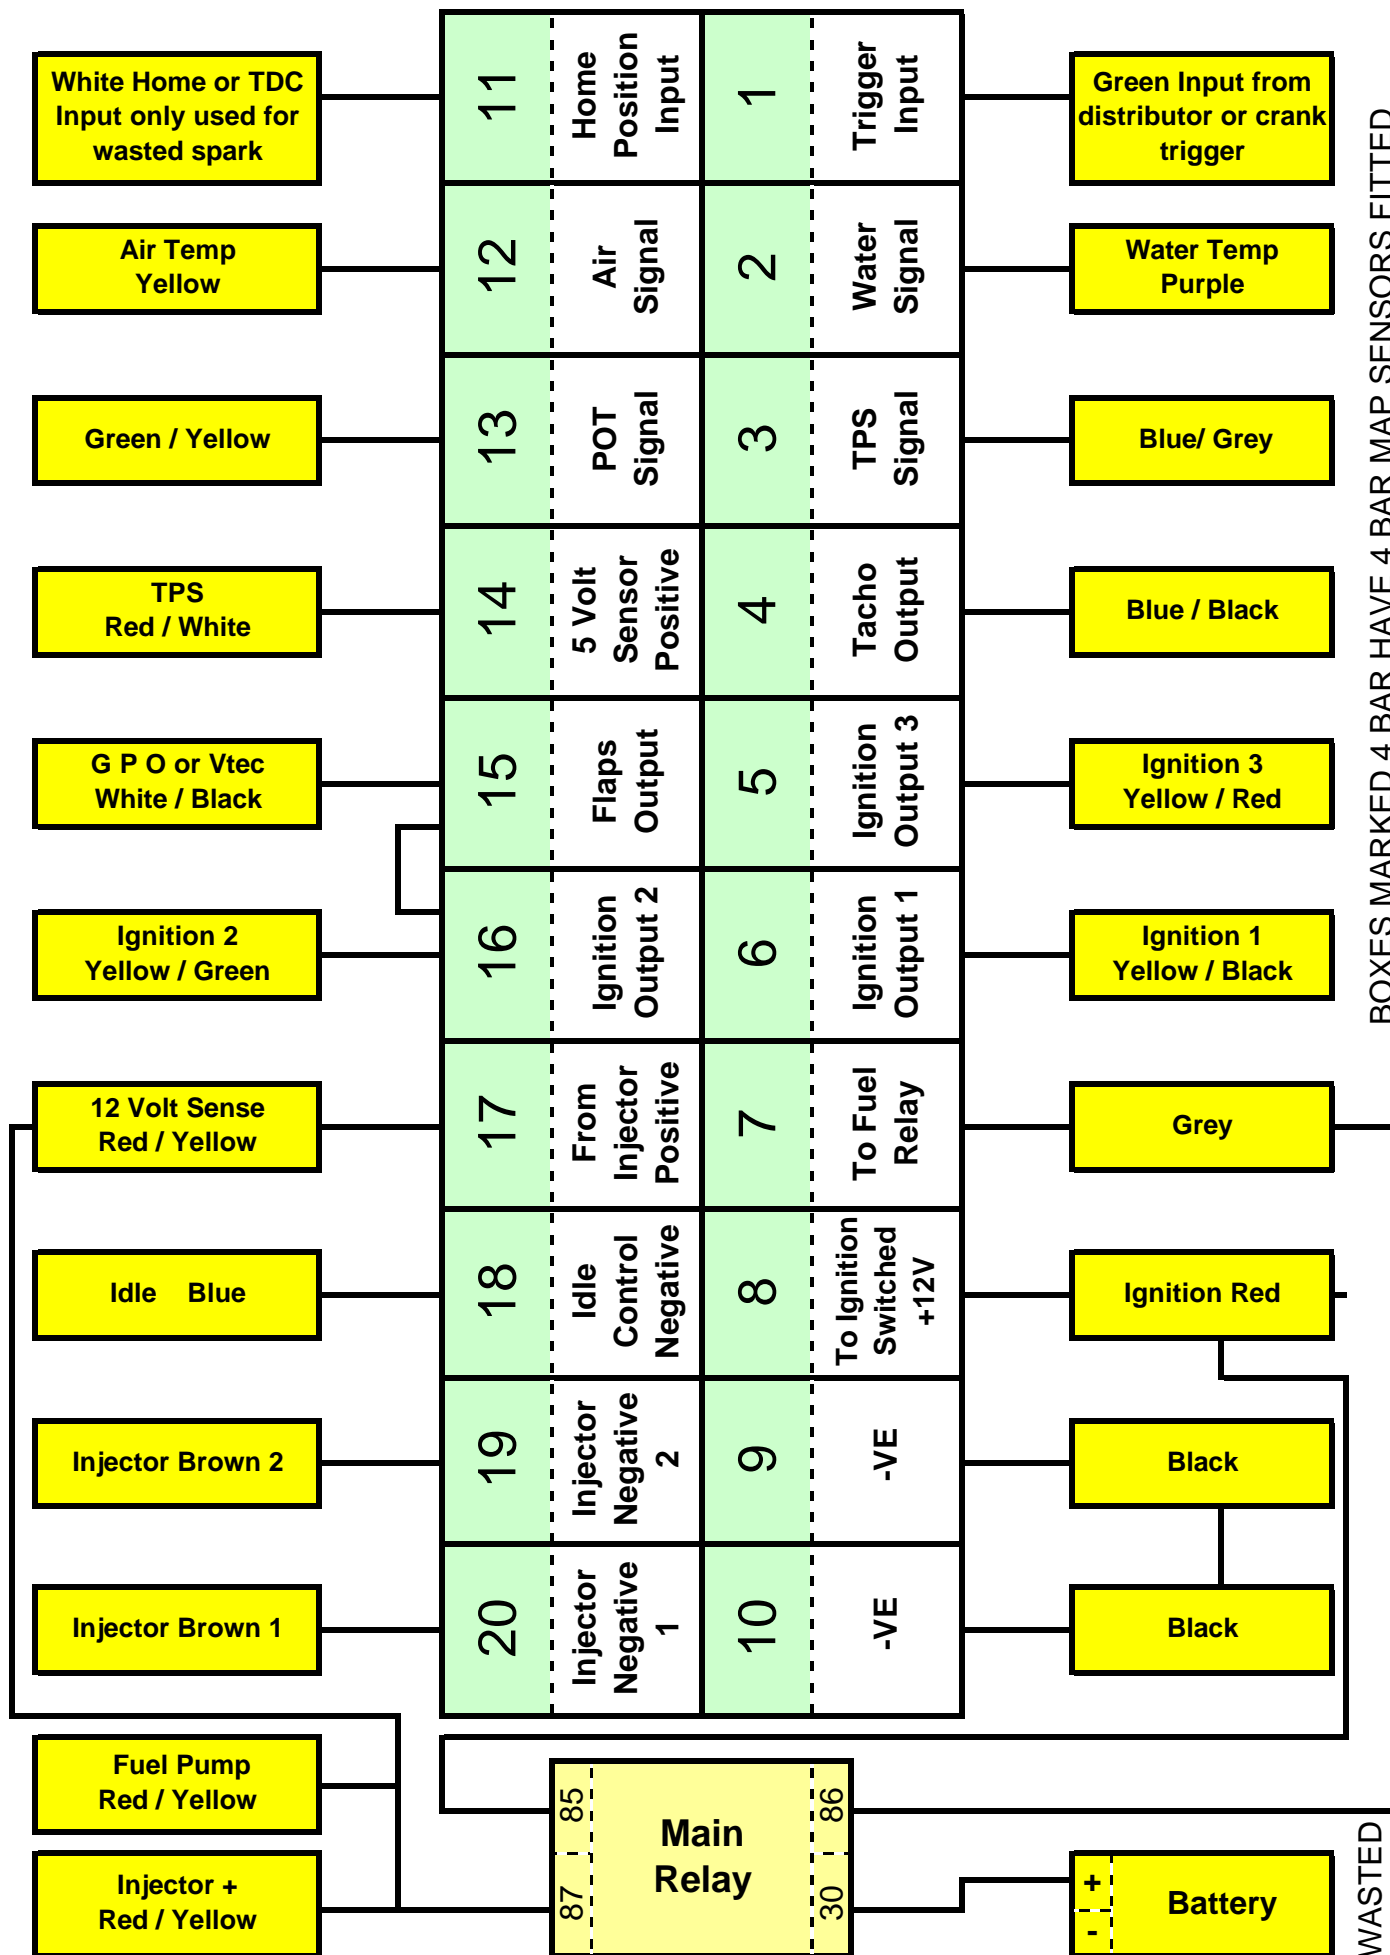

# DICKTATOR ENGINE MANAGEMENT SYSTEM

20 PIN PLUG LAYOUT AS SEEN FROM HARNESS SIDE

All Multi Colored Wires are always stated as : Main Color / Stripe Color

BOXES MARKED 4 BAR HAVE 4 BAR MAP SENSOR FITTED  
 ALL OTHER BOXES HAVE 3 BAR MAP SENSOR FITTED